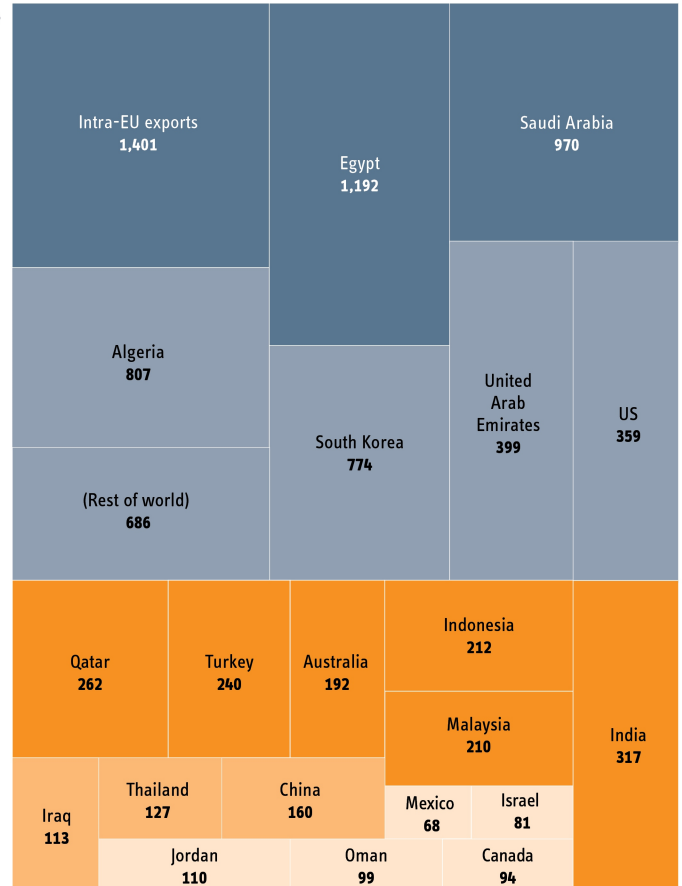

What are the top destinations of EU-28 arms exports?

(1990 constant \$ billions)

From a 10 year perspective...

(1990 constant \$ millions)

...to 2016 levels

Data source: SIPRI Arms Transfers databas