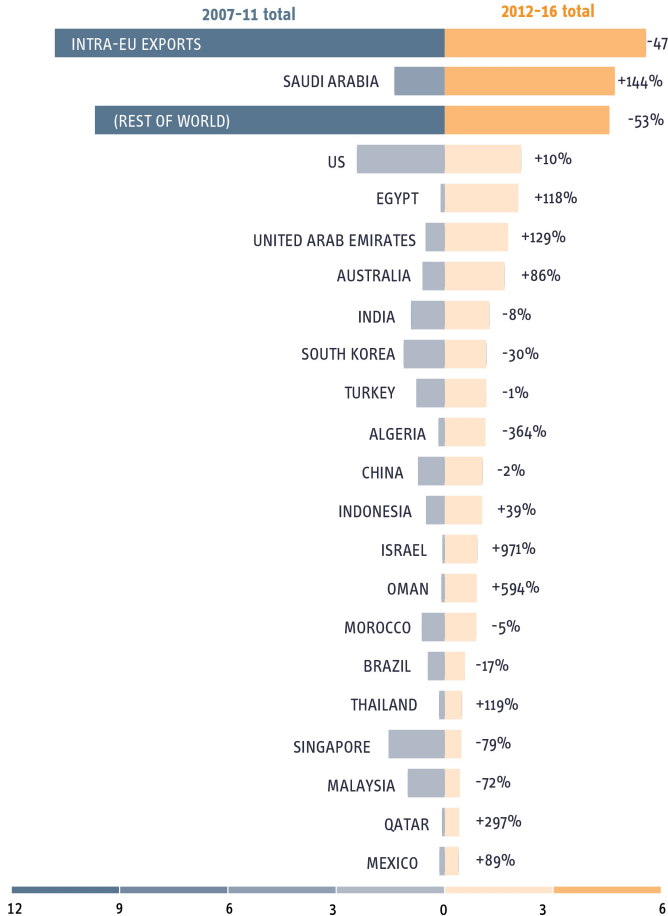

What are the top destinations of EU-28 arms exports?

(1990 constant \$ billions)

From a 10 year perspective...

(1990 constant \$ millions)

...to 2016 levels

Data source: SIPRI Arms Transfers databas